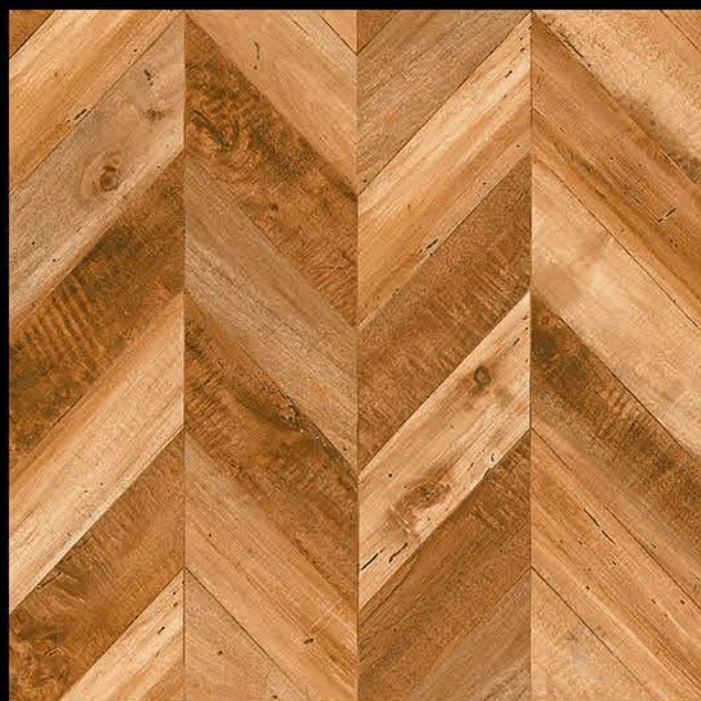

600x600 mm

**CASTANO CREMA**

**CASTANO NATURAL**

MATT WOODEN

600x600 mm

**CASTANO WALNUT**

**CEDER STRIP**

CENTURY STRIP

**CLARA BEIGE**

**CLARA COPPER**

**CORSON BROWN**

**COSMIC WENGE**

**CRAFT BROWN**

**CRAFT NATURAL**

**CRAFT WALNUT**

MATT WOODEN